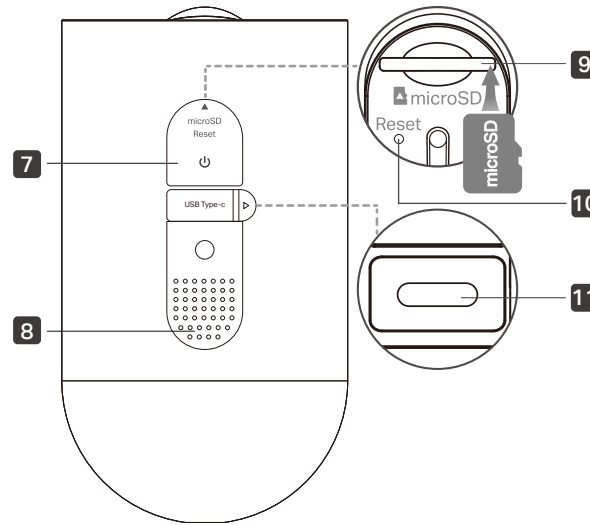

Security	Security	128-bit AES Encryption with SSL/TLS WPA/WPA2-PSK
	Power	Power Source
	Camera Adapter Input	100-240 V, 50/60 Hz (Not included)
	Camera Adapter Output	5.0 V, 2.0 A (Not included)
	Power Cord Length	USB Adapter Cable Length: 0.5 m (19.68 in.)
	Camera Typical Power Consumption	0.983 W
	Camera Maximum Power Consumption	3.797 W
General	Certifications	CE, FCC, DOE, CEC, RCM, KC, NCC, BSMI, NTRA, IP66
	Smart Integration	Google Assistant, Amazon Alexa
	Weather Resistance	IP66
	Mounting Options	Ceiling-Mounted, Wall-Mounted
	Operating Temperature	-20°C ~ 45°C (-4 °F ~ 113 °F)
	Storage Temperature	-40°C ~ 60°C (-40 °F ~ 140 °F)
	Operating Humidity	10%~90% RH, Non-condensing
	Storage Humidity	5%~90% RH, Non-condensing
	Charging Temperature	0°C ~ 45°C (32 °F ~ 113 °F)

General	Dimensions	D64.8 x 114.6 mm (D2.55 x 4.51 in.)
	Weight	11.53 oz / 327 g
	Screw Size	 <p>Unit: mm</p>
	Package Contents	<ul style="list-style-type: none"> Tapo C460 Camera ×1 Metal Plate ×1 Magnetic Base ×1 USB Adapter Cable ×1 Mounting Screws ×6 Mounting Anchors ×6 Camera Bracket ×1 Mounting Templates ×2 Quick Start Guide

// Appearance

Front

- 1** Spotlights
- 2** Light Sensor
- 3** Motion Sensor
- 4** Microphone
- 5** Lens
- 6** Status LED

Side

- 7** **Power Button** 

Press and hold for about 3 seconds to turn on/off the camera.
- 8** **Speaker**
- 9** **microSD Card Slot**

Open the cover. Insert a microSD card* and initialize it on the Tapo app for local recording.
*microSD card not included.
- 10** **Reset Button**

Press and hold for **5s**: Reset Wi-Fi while keep other settings.
Press and hold for **10s**: Reset to factory settings.
- 11** **USB Type-C Charging Port**