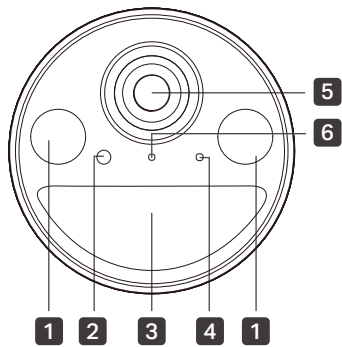

// Appearance

Front

- **1** Spotlights
- **2** Light Sensor
- **3** Motion Sensor
- **4** Microphone
- **5** Lens
- **6** Status LED