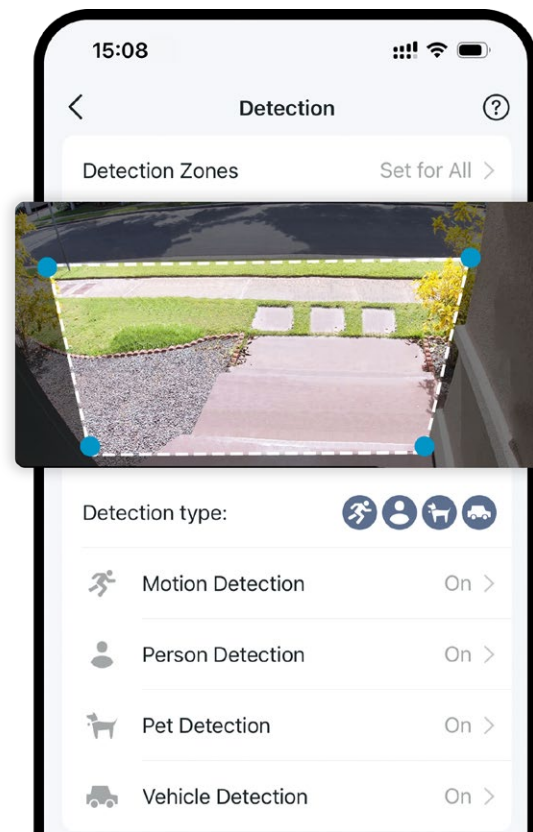

Go Magnetic, Snap Anywhere!

This battery Wi-Fi camera offers 100% wire-free installation with a magnetic base, allowing for easy placement and rotation at any angle, without the need to screw it into the camera bracket.

// Highlight

Premium Features. Total Control. All in One App.

Secure and control your home anywhere, anytime with the Tapo app. View live footage, speak to visitors, share clips, and easily tailor advanced settings.

Free Person/Pet/Vehicle Detection

Identifies people, pets, and vehicles while only sending you alerts when truly needed.

Customizable Activity Zones

Set up customized detection zones to be alerted only in areas where you wish to monitor and block out zones you want hidden.

Anti-Theft Alert & Privacy Lock

Get notified instantly if your camera is removed by an intruder. Secure your microSD card with a password via the Tapo app for enhanced privacy protection.

// Features

4K Crystal-Clear Surveillance